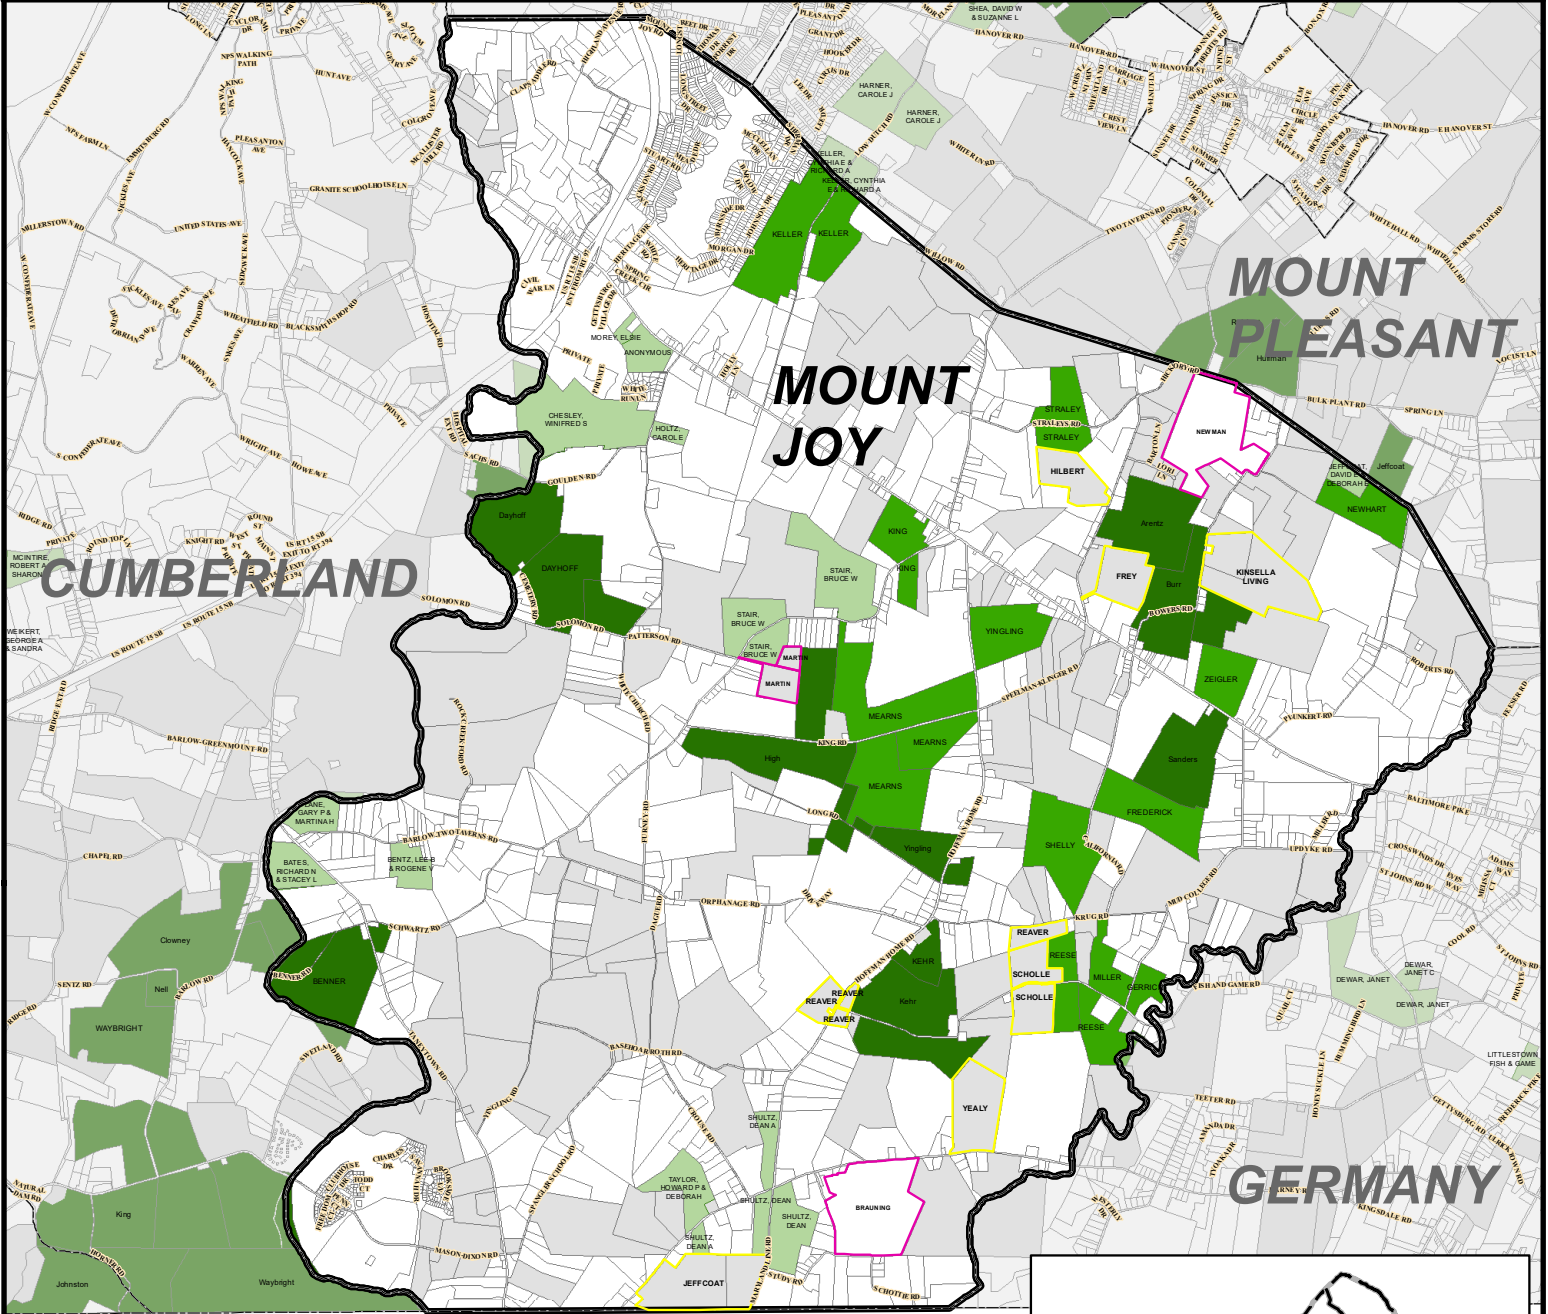

MOUNT JOY TOWNSHIP PROTECTED LANDS

LEGEND	
	Adams Municipal Boundary
	Round 15 Applications
	Past Applicants (not Rnd 15)
	Preserved Farms - Mt Joy Twp Program
	Preserved Farms - County Program
	Land Conservancy Program
	Ag Security Area